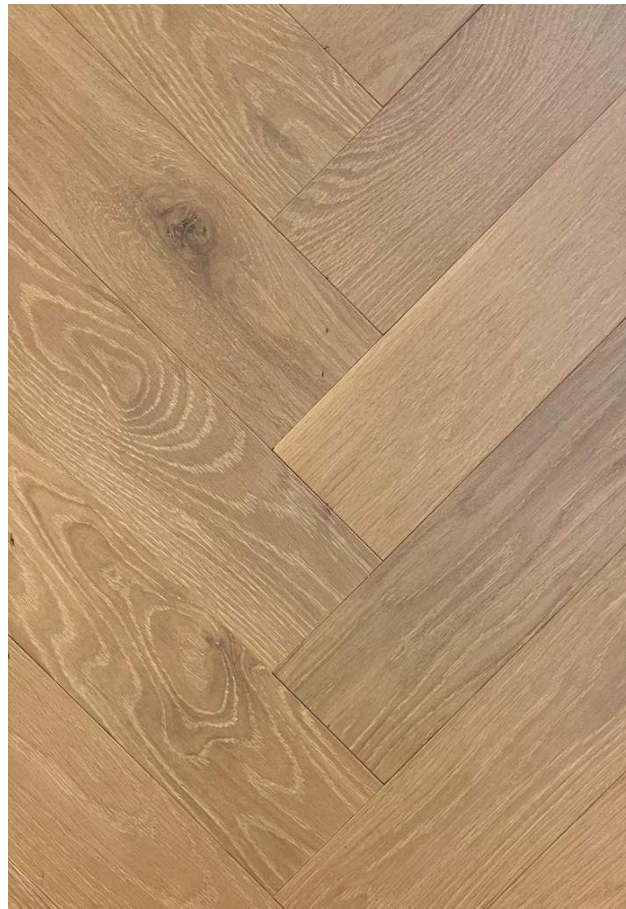

creativefloors
beautifully grounded

Spec Sheet

Style:	Pavia Herringbone 8000-43
Species:	White Oak
Plank Width:	7"
Veneer:	3mm
Texture:	Wire Brushed
Grade:	Natural
Thickness:	9/16"
Finish:	Low Gloss UV Matte
Construction:	Engineered