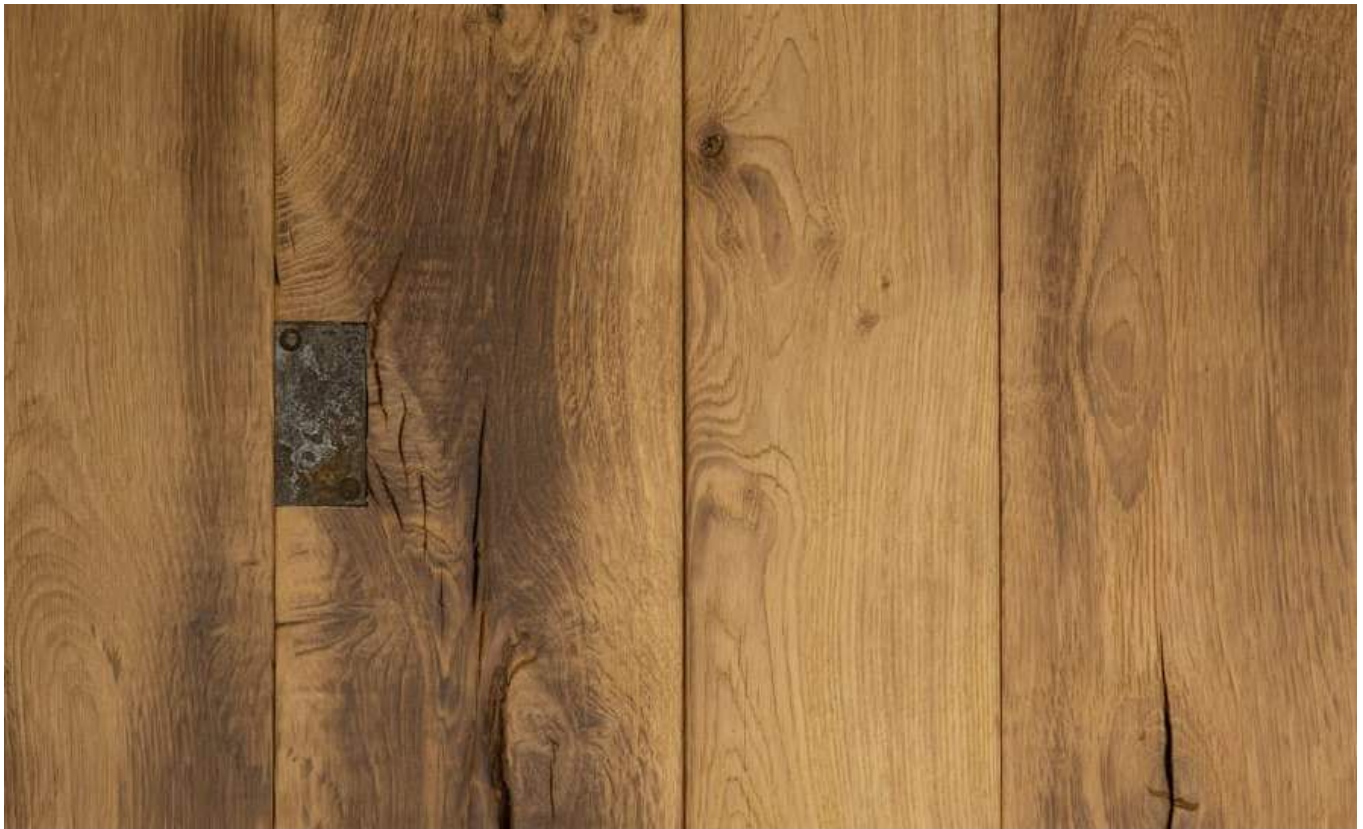

## Spec Sheet

Style:	Amadeus 5200-01
Species:	French Oak
Plank Widths:	14/16/18/19/22/24 cm
Veneer:	N/A
Texture:	None
Grade:	Rustic
Thickness:	20mm
Finish:	Oil
Construction:	Solid or Engineered