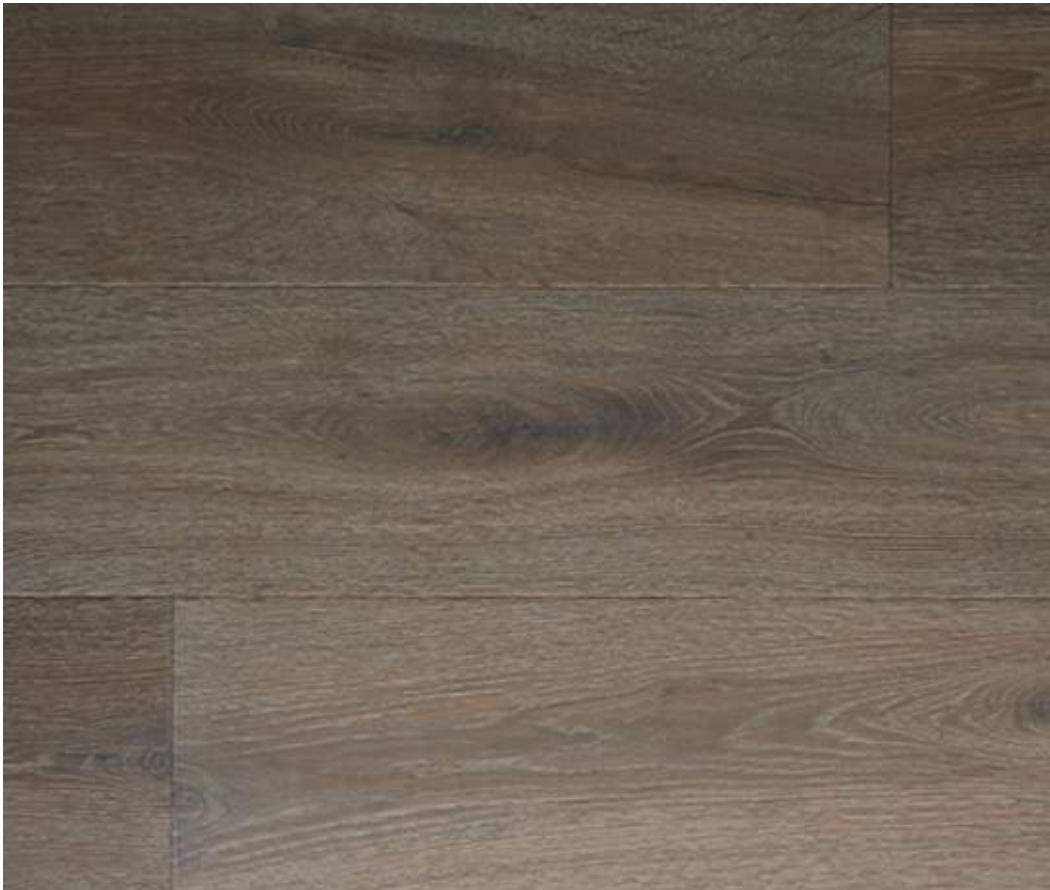

## Spec Sheet

Style:	Lexus 1515-415
Species:	White Oak
Plank Width:	8"
Veneer:	4mm
Texture:	Wire Brushed
Grade:	Natural
Thickness:	9/16"
Finish:	Smoked and Low Gloss Urethane
Construction:	Engineered