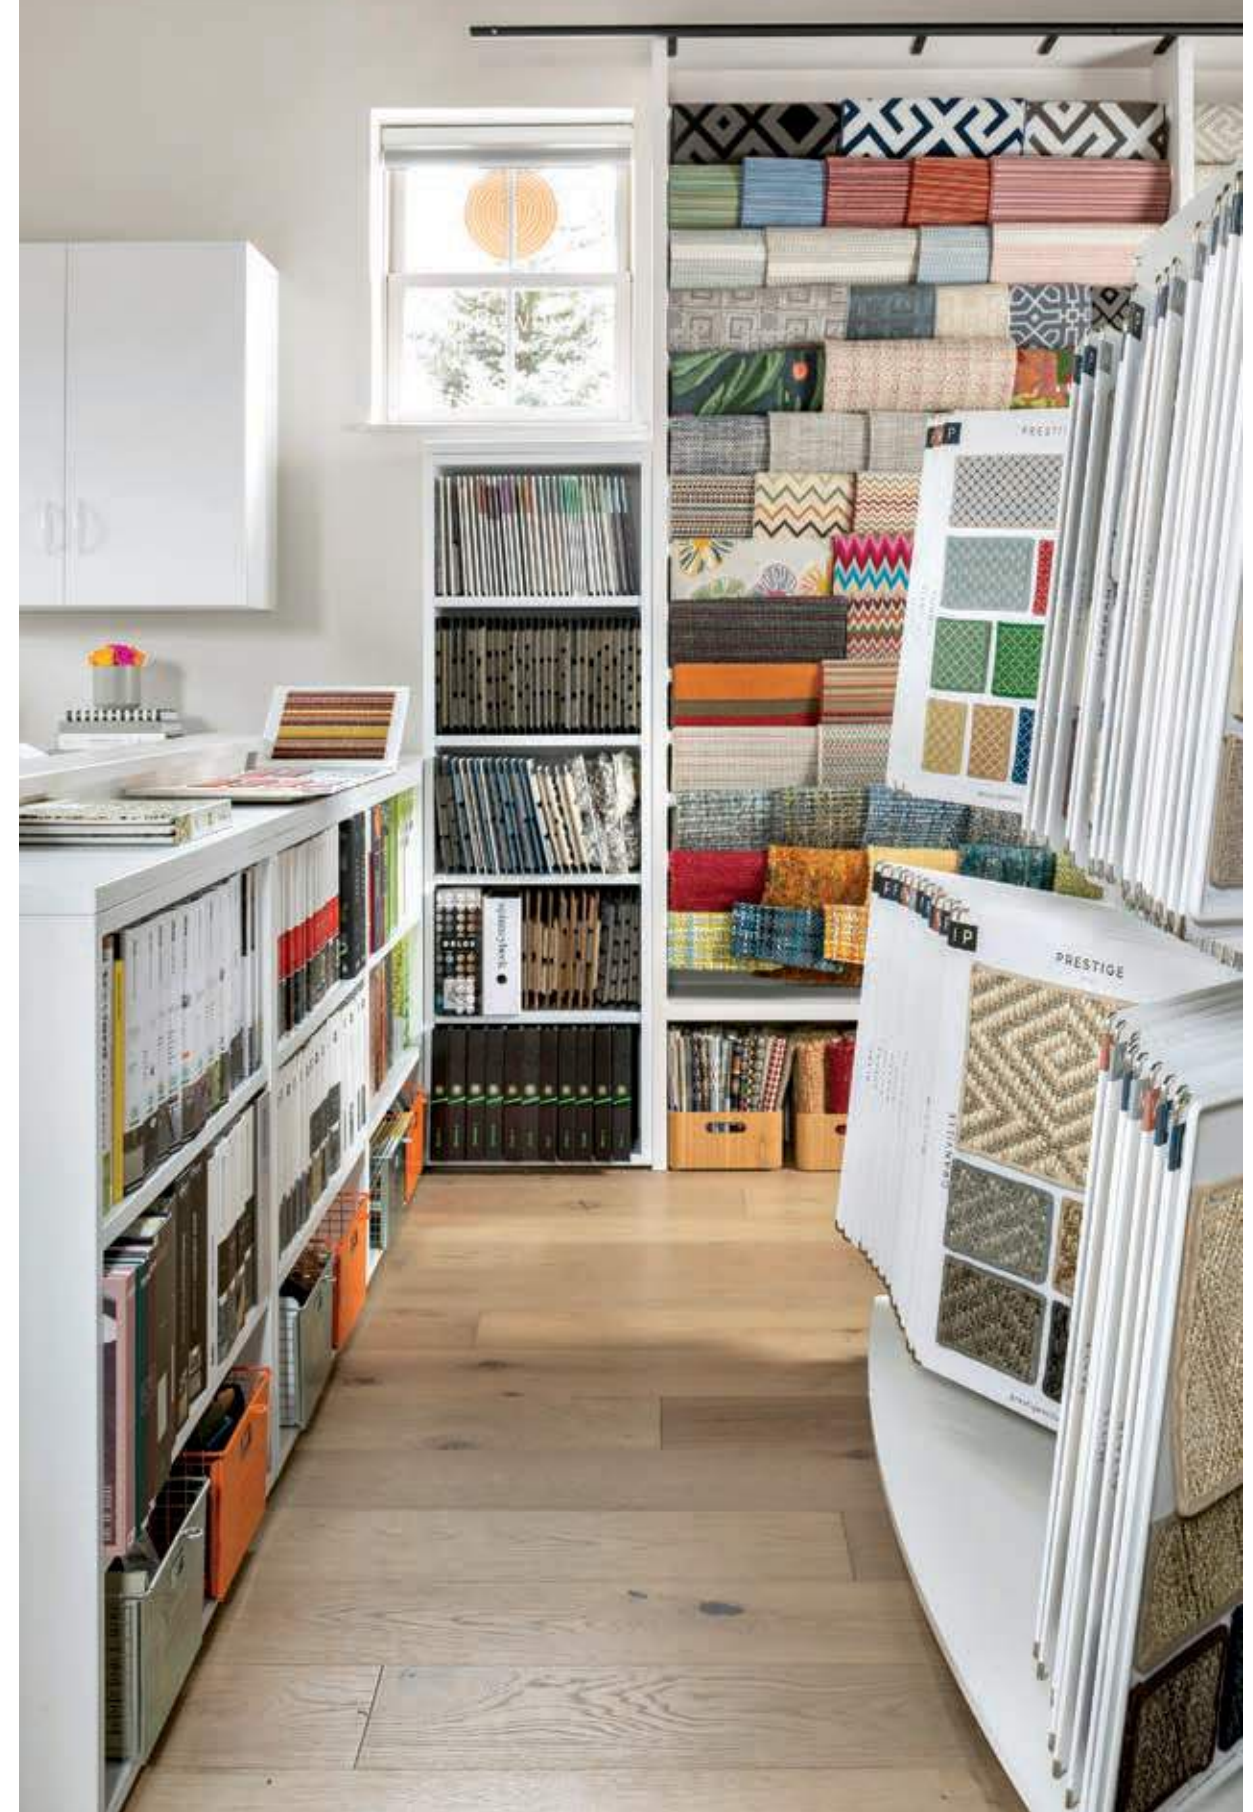

creativefloors